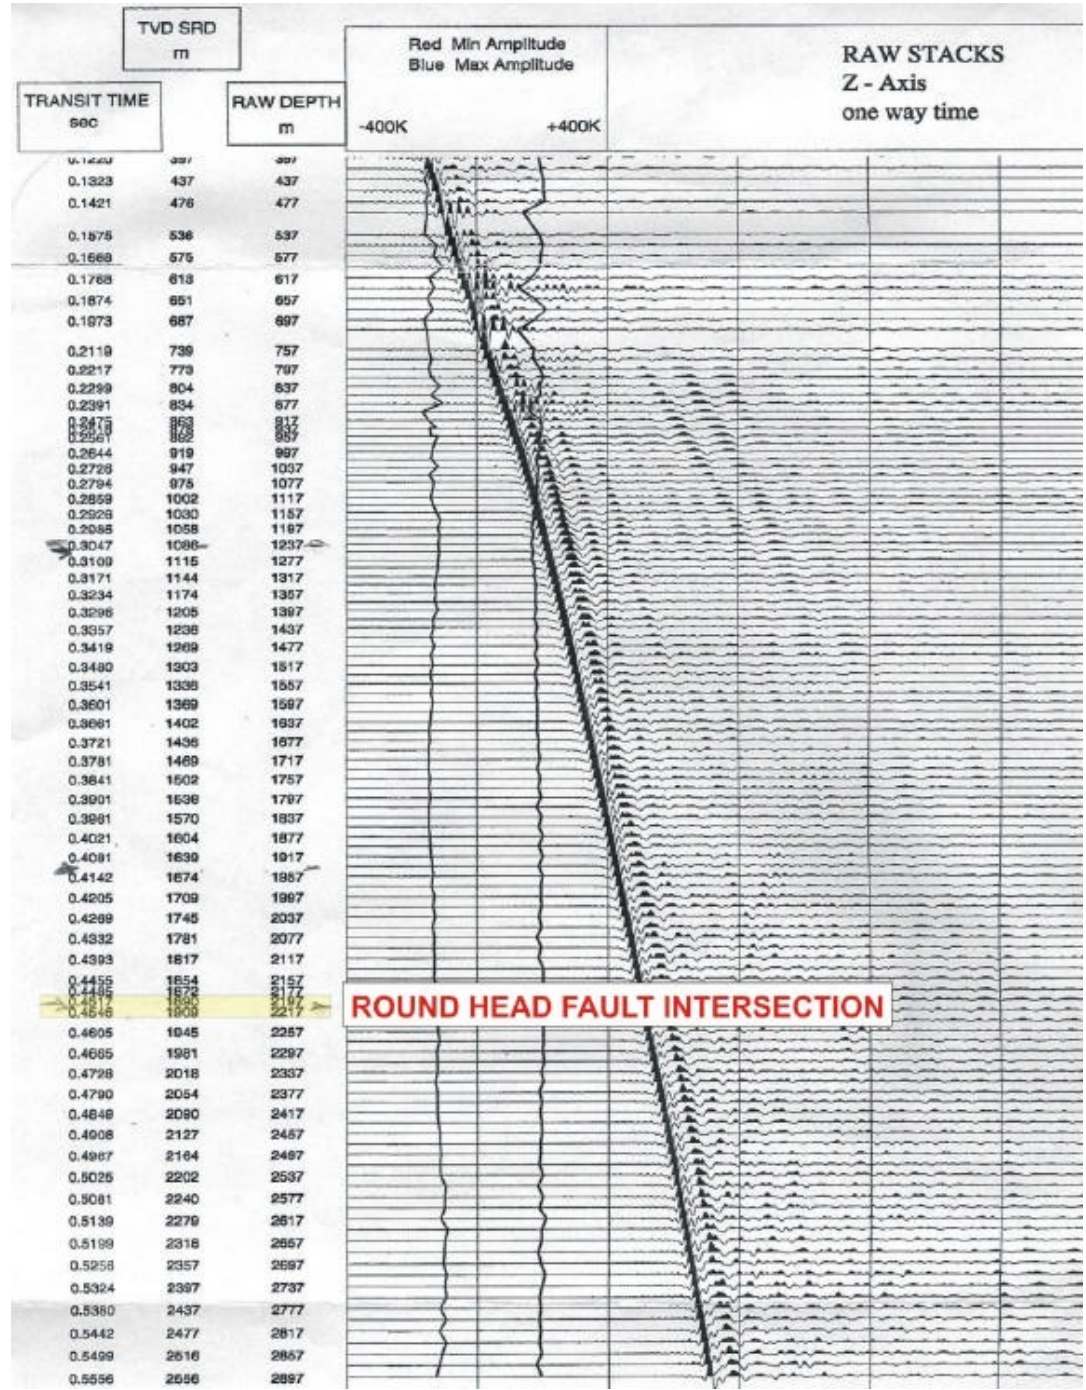

Shoal Point Well

GOVERNMENT OF
NEWFOUNDLAND
AND LABRADOR
Department of
Mines and Energy

Well Locations Port au Port Peninsula April 2002

Shoal Point Well

NOTE: For illustrative purposes only