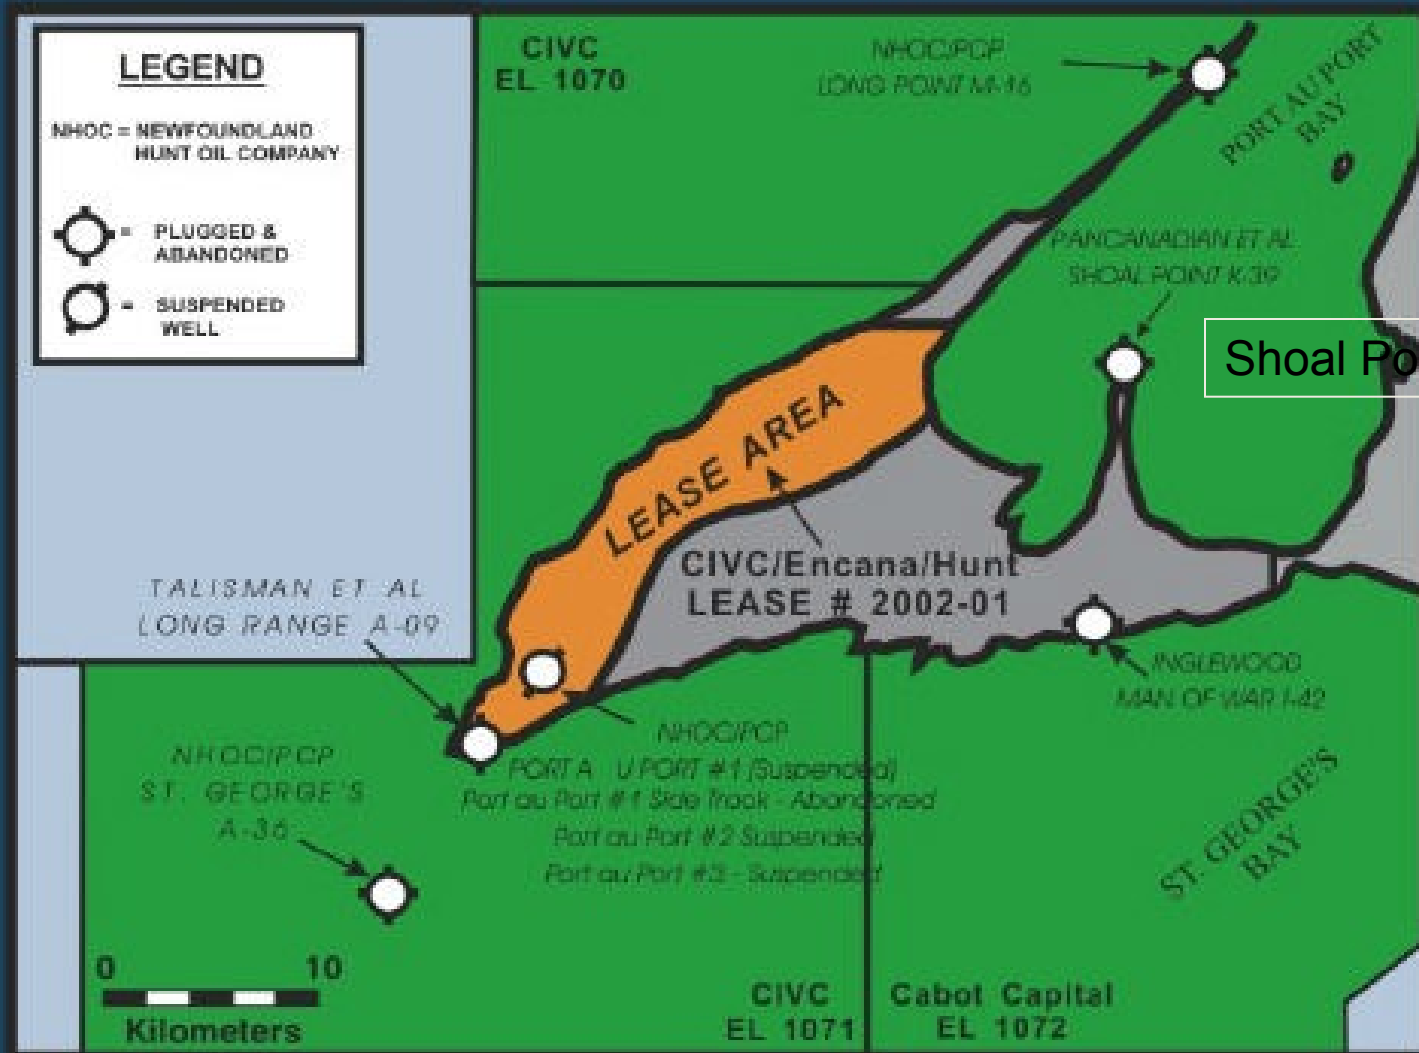

Shoal Point Well

GOVERNMENT OF
NEWFOUNDLAND
AND LABRADOR
Department of
Mines and Energy

Well Locations Port au Port Peninsula April 2002

Shoal Point Well

NOTE: For illustrative purposes only